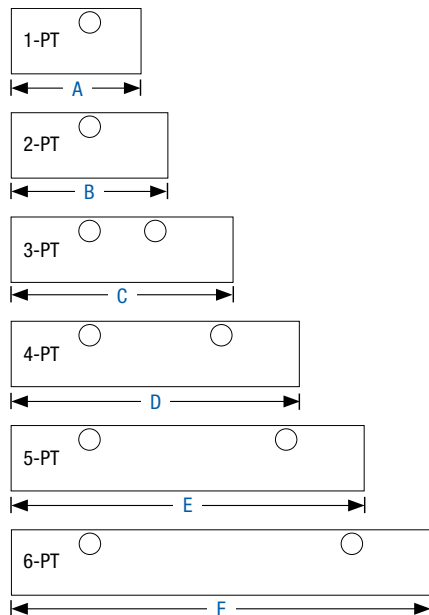

GL-1 Injector Dimensions

A	5.3 in (13.46 cm)
B	6.9 in (17.53 cm)
C	9.5 in (24.13 cm)
D	1.7 in (4.32 cm)

GL-1 Manifold Dimensions

A	2.5 in (6.35 cm)
B	3.0 in (7.62 cm)
C	4.2 in (10.67 cm)
D	5.5 in (13.97 cm)
E	6.7 in (17.02 cm)
F	8.0 in (20.32 cm)

Ordering Information

GL-1 Injectors and Manifold Assemblies

	GL-1	GL-1 Oil	GL-1 316 SST	GL-1 X	GL-1 XL
One-point assembly	114901	25T641	–	24X801	24X811
Two-point assembly	114902	25T642	–	24X802	24X812
Three-point assembly	114903	25T643	–	24X803	24X813
Four-point assembly	114904	25T644	–	24X804	24X814
Five-point assembly	114905	25T645	–	24X805	24X815
Six-point assembly	117206	25T646	–	24X806	24X816
Single replacement injector, no manifold	114909	25T649	25N109	24X807	24X817

*Included with every GL-1 X and GL-1 XL injector.

Output Spectrum Sleeves

GL-1 Output Target in ³ (cm ³)	Output Target Ratio		Color	10-Pack Part Number
	From Minimum	From Maximum		
GL-1 / GL-1 Oil / GL-1 SST Injectors				
0.01 (0.1)	1.0	0.10	N/A	N/A
0.03 (0.5)	4.0	0.50	Red	17K601
0.05 (0.8)	6.0	0.60	Silver	17K602
0.06 (1.0)	8.0	0.80	Gold	17K603
0.08 (1.3)	10.0	1.00	Green	17K604
GL-1 X Injectors				
0.01 (0.3)	1.0	0.20	N/A	N/A
0.03 (0.5)	4.0	0.40	Red	17K601
0.04 (0.7)	6.0	0.50	Silver	17K602
0.06 (0.8)	8.0	0.60	Gold	17K603
0.07 (1.2)	10.0	0.75	Green	17K604
GL-1 XL Injectors				
0.04 (0.6)	1.0	0.10	N/A	N/A
0.05 (0.8)	1.5	0.15	Red	17K601
0.06 (1.0)	2.1	0.25	Silver	17K602
0.09 (1.5)	2.8	0.30	Gold	17K603
0.12 (2.0)	3.4	0.40	Green	17K604
0.13 (2.0)	3.9	0.45	Black	17N453
0.15 (2.5)	4.3	0.50	Purple	17N454
0.18 (3.0)	5.4	0.60	Blue	17N455
0.21 (3.5)	6.4	0.75	Orange	17N456
0.24 (4.0)	7.5	0.90	Brown	17N457
0.30 (5.0)	8.6	1.00	Yellow	17N458