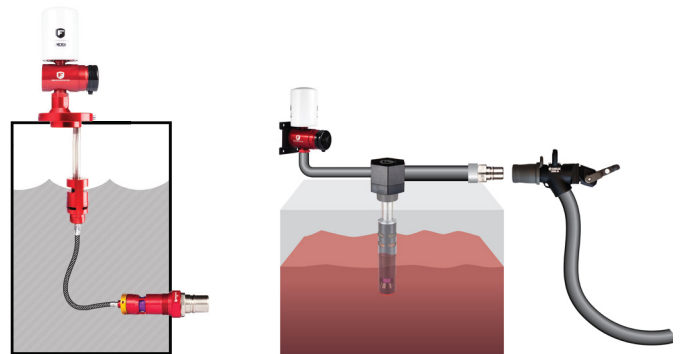

Pressureless Systems

Due to the sheer cost savings, more and more companies are transitioning to pressureless fueling systems. Some of the benefits of pressureless fueling are:

- Helps eliminate the possibility of overfilling your tank
- Cannot force-fuel once full
- Environmental benefits due to no tank overflow
- Integrated roll-over spill protection
- No tank pressure thus preventing tank damage
- Integrated anti-theft receiver